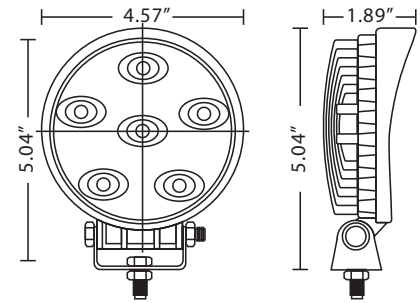

WORKLAMPS

E92004 Round LED

The E92004 worklamp offers the latest technology and the very brightest white light for your application. This LED model offers over 80,000 hours of maintenance free life expectancy coupled with extremely low amp draw.

Models

PART NO.	VOLTAGE	AMPS	RAW LUMENS	TYPE
E92004	12-24	0.6	700	Flood

Features and Benefits

- Six 3-watt LEDs
- 12-24 VDC
- Aluminum heatsink housing
- Acrylic lens
- Steel mounting bracket

Beam Pattern