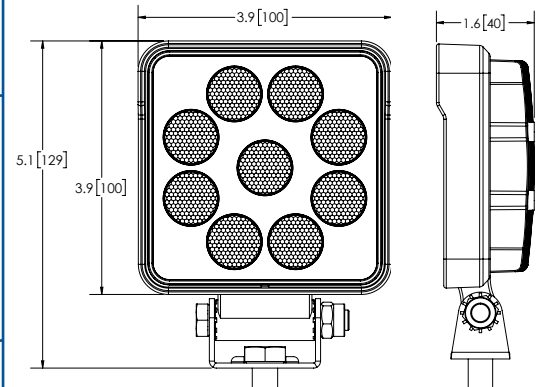

WORKLIGHTS

E92006

Nine 3-Watt LEDs

The E92006 worklight offers the latest technology and the very brightest white light for your application. This LED model offers over 80,000 hours of maintenance free life expectancy coupled with extremely low amp draw.

Models

PART NO.	VDC	TYPE	RAW LUMENS	AMPS
E92006	12-24	Flood	1,450	1.3
E92006-DEL2	12-24	Flood, Delphi 2-Pin Connector	1,450	1.3

Design Features

- Nine 3-watt LEDs
- Rugged heatsink housing
- Polycarbonate lens
- Steel mounting bracket

Beam Pattern