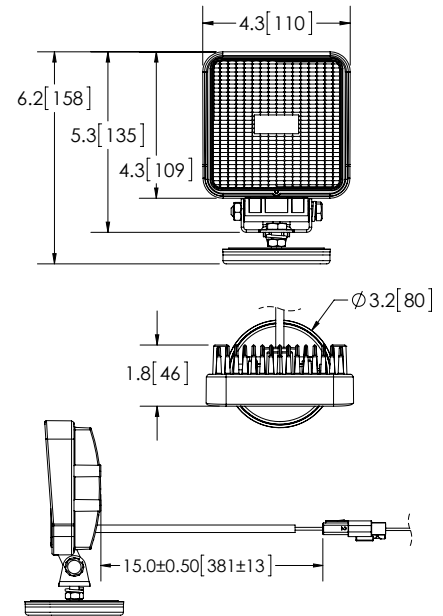

WORKLAMPS

Excludes HV Mount

E92007 Square LED

The E92007 worklamp offers the latest technology and the very brightest white light for your application. This LED model offers over 80,000 hours of maintenance free life expectancy coupled with extremely low amp draw.

Models

PART NO.	VOLTAGE	AMPS	RAW LUMENS	TYPE	MOUNT
E92007	12-24	0.7	700	Flood	Permanent
E92007-MG	12-24	0.7	750	Flood	Magnet
E92007-HV	12-80	0.9	800	Flood	Permanent

Features and Benefits

- Five 3-watt LEDs
- 12-24 VDC
- Aluminum heatsink housing
- Acrylic lens
- Steel mounting bracket (permanent mount)
- High-voltage and magnet-mount options
- Cigarette plug with on/off switch (magnet version only)

E92007-MG is supplied with 15' cable and 15" pigtail connector

Beam Pattern