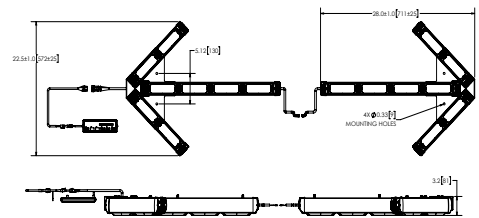

ED3307SA

Flash Patterns

One lamp sequence then double flash

1. Flash - Wig wag
2. Right sweep - Single lamp L-R sequentially / double flash
3. Left sweep - Single lamp R-L sequentially / double flash
4. Center - Single lamp center out / double flash

Two lamp sequence then double flash

1. Flash Wig wag - Alternating
2. Right sweep - Two lamp L-R sequentially / double flash
3. Left sweep - Two lamp R-L sequentially / double flash
4. Center - Two lamp center out / double flash

Four lamp sequence then double flash

1. Flash - Hyper Wig wag
2. Right sweep - Six lamp L-R sequentially / double flash
3. Left sweep - Six lamp R-L sequentially / double flash
4. Center - Six lamp center out / double flash

Sequence to solid double flash

1. Flash - Wig wag
2. Right sweep - L-R sequentially / solid double flash
3. Left sweep - R-L sequentially / solid double flash
4. Center - Center out / solid double flash

One lamp sequence then triple flash

1. Flash - Hyper alternating
2. Right sweep - Single lamp L-R sequentially / triple flash
3. Left sweep - Single lamp R-L sequentially / triple flash
4. Center - Single lamp center out / triple flash

Sequence on/off

1. Flash - alternating solid
2. Right sweep - L-R sequentially / double flash
3. Left sweep - R-L sequentially / double flash
4. Center - Center out / solid

Sequence (slow) on/off

1. Flash - Hyper Wig wag
2. Right sweep (slow) - L-R sequentially / off
3. Left sweep (slow) - R-L sequentially / off
4. Center - Center out / solid

Solid arrow

1. Flash - Wig wag
2. Right sweep (slow) - Right side on/off
3. Left sweep - Left side on/off
4. Center - All lamps on/off

Flash with no arrows

1. Cycle flash - Wig wag
2. Solid flash - Wig wag
3. Solid flash - Alternating