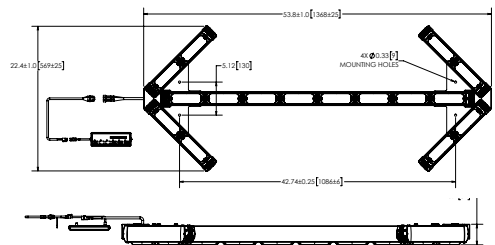

SAFETY DIRECTOR™

ED3307 SERIES

SAE Class I LED Safety Director™

The ED3307 LED Safety Director™ is a high output directional warning with the added benefits of low amp draw, maintenance free, and long-life LED light source. Features 35 flash pattern selectable via in-cab controller. The LED Safety Arrow is the definitive traffic direction lighting solution.

Models

PART NO.	CABLE LENGTH	TYPE	ILLUMINATION
ED3307A	18' | 5.5m	Single Unit	
ED3307SA	18' | 5.5m	Split Arrow	

Design Features

- 12-24 VDC, 2.8 Amps
- 18' cable
- 16 high-powered 3811 LED modules
- Extruded aluminum housing with polycarbonate lens
- Temperature Range: -22°F to +122°F (-30°C to +50°C)

ED3307A

ED3307SA

Flash Patterns

One lamp sequence then double flash

1. Flash - Wig wag
2. Right sweep - Single lamp L-R sequentially / double flash
3. Left sweep - Single lamp R-L sequentially / double flash
4. Center - Single lamp center out / double flash

Two lamp sequence then double flash

1. Flash Wig wag - Alternating
2. Right sweep - Two lamp L-R sequentially / double flash
3. Left sweep - Two lamp R-L sequentially / double flash
4. Center - Two lamp center out / double flash

Four lamp sequence then double flash

1. Flash - Hyper Wig wag
2. Right sweep - Six lamp L-R sequentially / double flash
3. Left sweep - Six lamp R-L sequentially / double flash
4. Center - Six lamp center out / double flash

Sequence to solid double flash

1. Flash - Wig wag
2. Right sweep - L-R sequentially / solid double flash
3. Left sweep - R-L sequentially / solid double flash
4. Center - Center out / solid double flash

One lamp sequence then triple flash

1. Flash - Hyper alternating
2. Right sweep - Single lamp L-R sequentially / triple flash
3. Left sweep - Single lamp R-L sequentially / triple flash
4. Center - Single lamp center out / triple flash

Sequence on/off