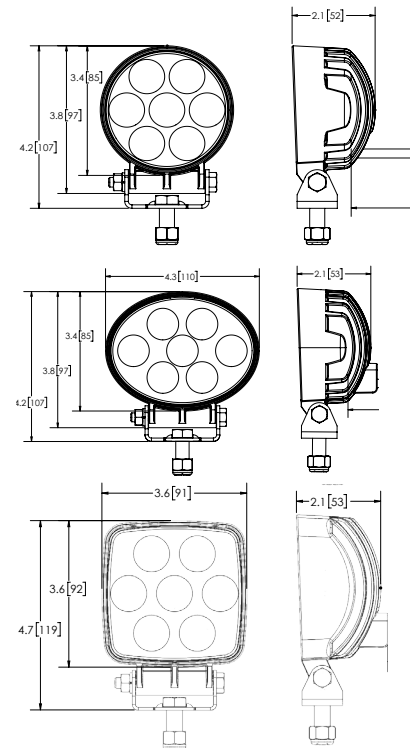

WORKLIGHTS

EW2110 SERIES

Seven 1-Watt LEDs

The EW2110 Series worklight offers a long maintenance-free life expectancy coupled with a compact footprint, allowing limitless fit-and-forget mounting options. With 950 plus raw lumens, the flood beams deliver effective and safe coverage in the vehicle work area. With 12-80 voltage range, these worklight will meet all of your vehicle worklamp lighting needs.

Models

PART NO.	FORM	RAW LUMENS	AMPS	CONNECTION
EW2110	Round	1000	1.8	Standard
EW2111	Oval	950	1.2	Standard
EW2111-DEU	Oval	950	1.2	Deutsch
EW2112	Square	1000	1.6	Standard
EW2112-DEU	Square	1000	1.6	Deutsch

Features and Benefits

- 12-80 VDC
- Compact design
- Aluminum heatsink housing
- Polycarbonate lens
- Zinc plated steel mounting bracket

Beam Pattern