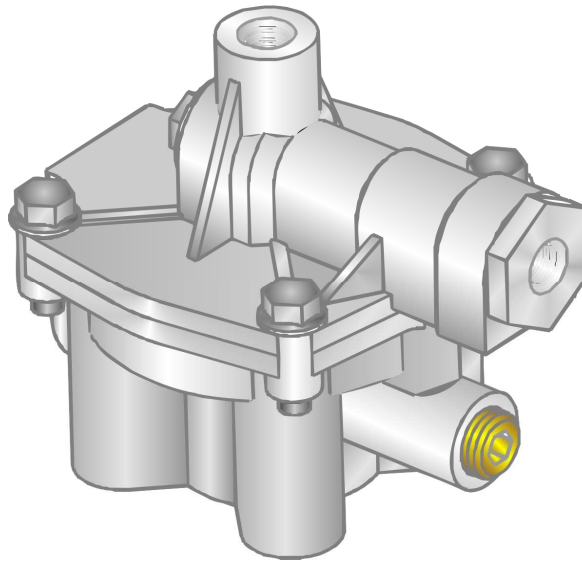

❖ introducing ❖

120200 & 120205

relay emergency valves

- Less expensive but delivers similar performance to Sealco's well known 110200 & 110205 relay emergency valves
- Only 2 ½ lbs. due to aluminum casting & small size
- Serviceable with 120143 Plug Unit & 110162 Spool Assembly
- Easy to install, excellent performance, reliable & Sealco brand are all good reasons to use these new valves

PART NUMBER	PORT SIZES (NPT)			
	Supply	Control	Reservoir	Delivery
120200	1/4"	1/4"	3/4"	3/8"
120205	3/8"	3/8"	3/4"	3/8"

SEALCO *Sealco* Commercial Vehicle Products

Phoenix, Arizona 85004 • (602) 253-1007 • sealcocvp.com