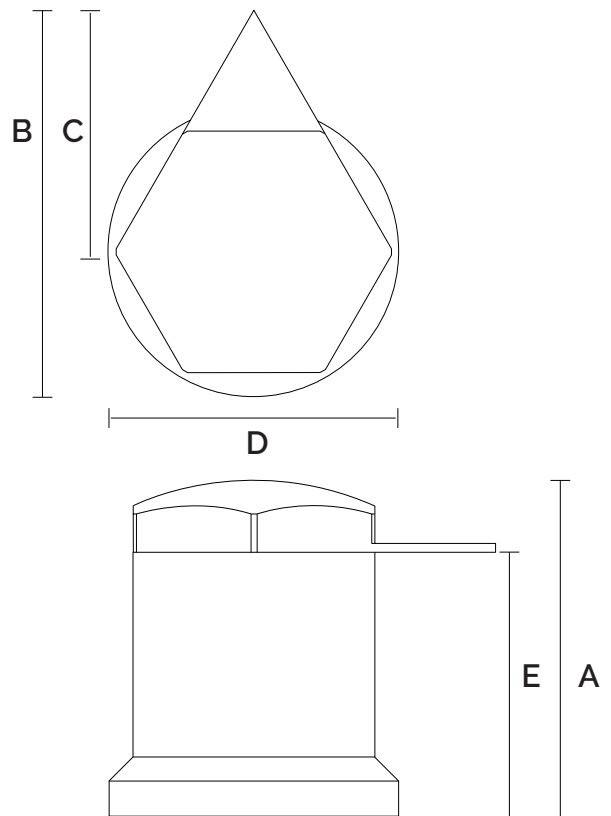

Main benefits: Improves the safety of nut fittings. Enables quick and easy visual checks and monitoring. Reduces maintenance costs by saving time and money.

Sizes: All sizes are measured across the flat (a/f) of the nut (in mm). Available in sizes as shown on the front page.

Specifications

- A = 58 mm
- B = 69 mm
- C = 50 mm
- D = 49 mm
- E = 44 mm

SPECIFICATIONS ARE VALID FOR ALL COLOURS IN THIS SIZE

**GLOBAL LEADERS
 IN WHEEL SAFETY**

Tel: +44 (0)1524 271 200
 info@checkpoint-safety.com
 www.checkpoint-safety.com