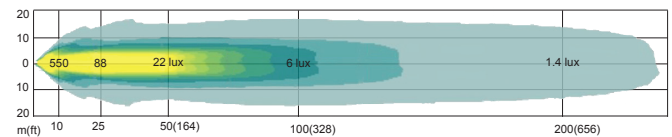

30,000+ LED Life

5 Year Warranty

Flood Pattern

Spot Pattern 55,000 cd 469m/1539ft Max Beam

5 Year Warranty	 Quality Checked
 UV Resistant	 Weather Resistant
 Low Maintenance	 Low AMP Draw

Product Code	4021
Dimensions	4.53 x 3.46 x 5.70 in
Weight	2.5 lbs with Mounting Kit
LED Type	16 Premium Cree LED's
Lumens	4500
Voltage	12 & 24 (9-33 V)
Power	45 W (+/- 10%)
Power Consumption	4,2A @12 V / 2,1A@ 24 V
Connector	Deutsch DT15-2P
Bolts	1 x M10, 6 x M6
Work Temperature	-40 to 122° F.