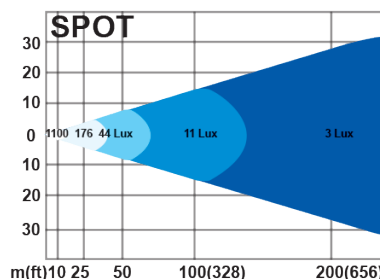

GXL LED - Performance Series

37146 Old Hwy 17 - Culbertson, NE 69040 | 800.557.0098 | golight.com

GXL PERFORMANCE Fixed Mount LED Xtreme Lighting

- Fixed Mount Option Only
- 9-32 Volt DC Input
- Shock Proof
- Quick Adjusting Mounting Cradle
- 50,000 hour LED Life Expectancy
- Spot or Flood Lighting Options
- 10 Year Limited Warranty
- Flood Models - 5 amps at 13.8V
- Spot Models - 6 amps at 13.8V

Fixed Mount Models

GXL PERFORMANCE LED
Spotlight 4411 (Black)

Package Includes:
Mounting Hardware
Rockguard

GXL PERFORMANCE LED
Floodlight 4421 (Black)

Package Includes:
Mounting Hardware
Rockguard

GXL PERFORMANCE LED
Marine Grade Floodlight 4422 (White)

Package Includes:
Stainless Steel Mounting Bracket & Hardware
Rockguard

Performance Accessories

Rockguard Cover
15344 - White
15345 - Black

GXL™ LED Light Beam Dimensions

Peak Beam Intensity: 110,000 Candela
Maximum Beam Distance: 683m/2240 ft.
Beam Angle: 10° Spot

Lumens: 6,000
Beam Angle: 35° Flood