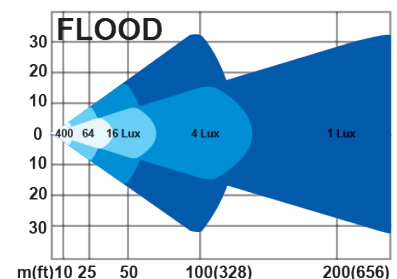

GXL LED - Performance Series

37146 Old Hwy 17 - Culbertson, NE 69040 | 800.557.0098 | golight.com

GXL PERFORMANCE Fixed Mount LED Xtreme Lighting

- Fixed Mount Option Only
- 9-32 Volt DC Input
- Shock Proof
- Quick Adjusting Mounting Cradle
- 50,000 hour LED Life Expectancy
- Spot or Flood Lighting Options
- 10 Year Limited Warranty
- Flood Models - 5 amps at 13.8V
- Spot Models - 6 amps at 13.8V

Fixed Mount Models

GXL PERFORMANCE LED
Spotlight 4411 (Black)

Package Includes:
Mounting Hardware
Rockguard

GXL PERFORMANCE LED
Floodlight 4421 (Black)

Package Includes:
Mounting Hardware
Rockguard

GXL PERFORMANCE LED
Marine Grade Floodlight 4422 (White)

Package Includes:
Stainless Steel Mounting Bracket & Hardware
Rockguard

Performance Accessories

Rockguard Cover
15344 - White
15345 - Black

GXL™ LED Light Beam Dimensions

Peak Beam Intensity: 110,000 Candela
Maximum Beam Distance: 683m/2240 ft.
Beam Angle: 10° Spot

Lumens: 6,000
Beam Angle: 35° Flood