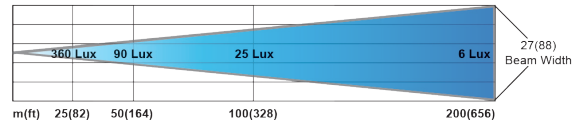

## Golight RadioRay Halogen Light Beam Dimensions

Illuminance (Lux) 360 90 25 6

Peak Beam Intensity: 225,000 Candela

Maximum Beam Distance: 949 m / 3,113 ft

Beam Angle: 8°

<b>Housing:</b>	Heat resistant, high impact injection molded housing ASA Polymer (white housing) ABS Polymer (black housing)
<b>Transmission Parts:</b>	Nylon, Acetal Rack O-ring, Stainless Steel pinion drive
<b>Fasteners:</b>	Stainless Steel
<b>Motors:</b>	Automotive grade 12V D.C. High Torque, R.P.M. 6087 Constant Torque 17.333mN.m/amp, Stall: 12.31 mN.m Output: 1.96 watts w/built in stall protection circuitry Built in stall protection circuitry
<b>Lamp / Cr5 Pentabeam :</b>	Phillips H9 Bulb (est. 270 life hours)
<b>Peak Beam Intensity:</b>	225,000 Candela
<b>Max Beam Distance:</b>	3,113 ft
<b>Reflector:</b>	Computer generated parabolic
<b>Voltage DC:</b>	12V
<b>Power Consumption:</b>	65W
<b>Max Current Draw:</b>	5.5 amps
<b>Wireless Remote Control:</b>	Radio Frequency: 433 MHz > 2000 possible address codes with 7 station dip switch Transmitter power: 2 Duracell MN21 12v batteries
<b>Hardwired Dash Mount Remote:</b>	On/Off switch, 4 way toggle 20' of six wire cord included; 10' increments as accessories
<b>Warranty:</b>	3 Year Limited Warranty
<b>Mounting Options:</b>	Permanent Mount, Portable Light/Magnetic Shoe, Portable Light/Permanent Shoe
<b>Rockguard:</b>	Included with all Halogen Golight/Radioray models