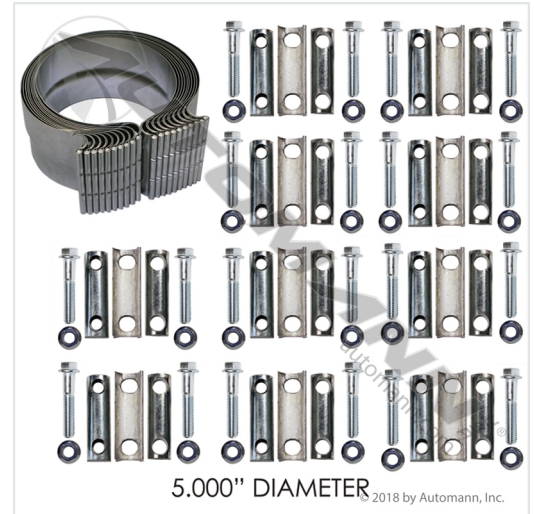

Product Level	Fleet Standard
Description	ALUMINIZED STEEL CLAMPS COME PACKAGED 10 NESTED TOGETHER IN A BOX
Ref. #	NEL90358B
Applications	Universal
Shipping	Parcel friendly
Unit Size	1
Weight	10.36 lbs
Pkg. Dimensions (in) Pkg. Dims (in)	7.5 X 6.75 X 3.625
Arrival Date	August 2016