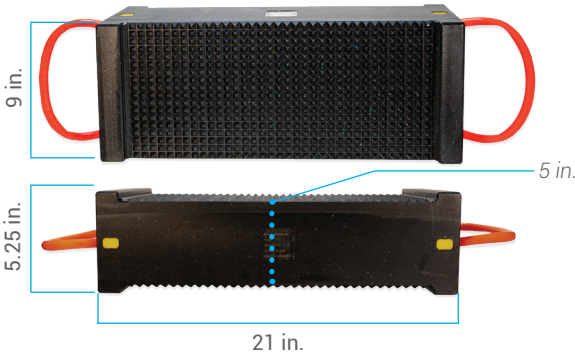

CRIBLOK®

professional composite cribbing system

Patent No. US D988,852 S

BENEFITS & FEATURES:

- ▶ **ALL IN ONE SIMPLE & EASY CRIBBING SOLUTION** that provides a safe and stable foundation for any load up to 100 Tons (200,000 lbs.).
- ▶ Designed as a solid support system with **no voids between cribbing contact points**, delivering a solid, safe and secure cribbing support system.
- ▶ **Outlasts wood and other composite cribbing alternatives.** Will not get brittle over time or deteriorate.
- ▶ Designed for outdoor/indoor usage.
- ▶ **10% Lighter** than competitive brands in the market.
- ▶ 21 inch length blocks (18 inches surface area [324 sq. in.]) designed for a smaller footprint on job sites, in the shop, and on trucks while in storage.
- ▶ **High Visibility Color** top and bottom plates to promote safety and better visual inspection.

100 TON CAPACITY cribbing block

MODEL 12520

TOP stability plate

MODEL 12523

18 x 18 x 1.5 inches

BOTTOM stability plate

MODEL 12521

23 x 23 x 1.5 inches