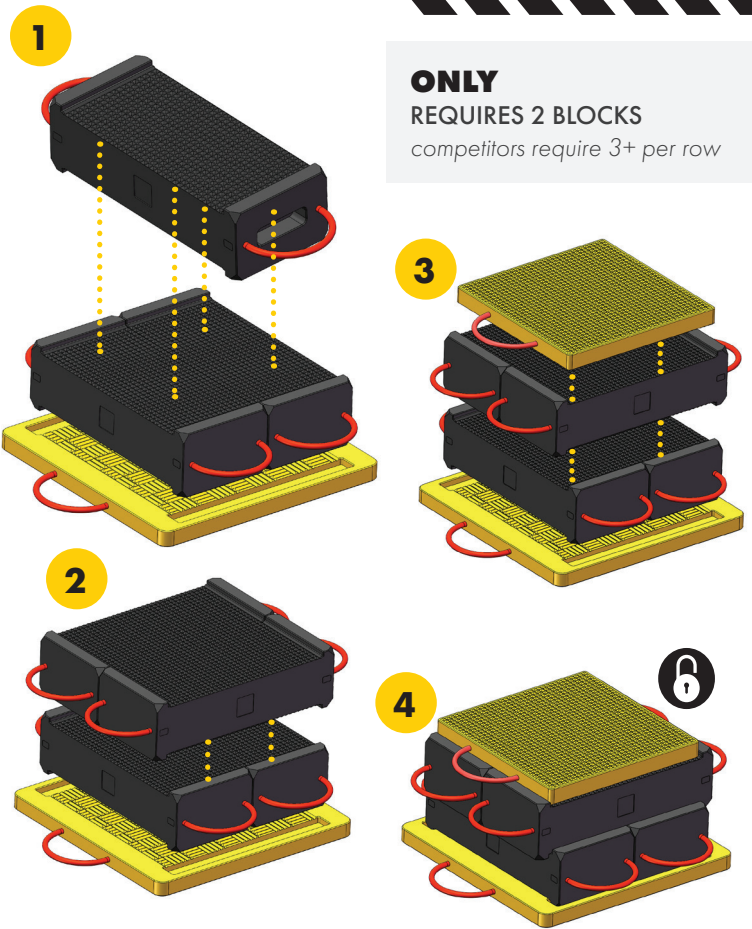

100 TON CAPACITY cribbing block

MODEL 12520

TOP stability plate

MODEL 12523

18 x 18 x 1.5 inches

BOTTOM stability plate

MODEL 12521

23 x 23 x 1.5 inches

SOLID.SAFE.SIMPLE

ESCO CRIBLOK System has been successfully tested to 400,000 lbs. in testing facility.

ONLY
REQUIRES 2 BLOCKS
competitors require 3+ per row

SPECIFICATIONS:

	12520	12521	12523	12531	12532
Description	100 Ton Capacity Single CribBLOK	CriBLOK Bottom Stability Locking Plate	CriBLOK Top Stability Locking Plate	CriBLOK Cribbing System MEDIUM KIT	CriBLOK Cribbing System MAX KIT
Capacity	100 TONS	100 TONS	100 TONS	100 TONS	100 TONS
Color	Black	Yellow	Yellow	Mixed	Mixed
Height	5 in. 127 mm	1.5 in. 38 mm	1.5 in. 38 mm	NA (see max kit hgt.)	NA (see max kit hgt.)
Length	21 in. 53 cm	23 in. 58 cm	18 in. 45 cm	23 in. 58 cm	23 in. 58 cm
Width	9 in. 23 cm	23 in. 58 cm	18 in. 45 cm	23 in. 58 cm	23 in. 58 cm
# of Pieces	1	1	1	15	27
	(1) SINGLE Cribbing Block	(1) BOTTOM stability locking plate	(1) TOP stability locking plate	(12) Cribbing Block(s) (2) Top Plates (1) Bottom Plate	(24) Cribbing Block(s) (2) Top Plates (1) Bottom Plate
Maximum Kit Height	NA	NA	NA	35 in. 89 cm	65 in. 165 cm
Minimum Kit Height	NA	NA	NA	7.75 in. 197 mm	7.75 in. 197 mm
Weight	33 lbs. 15 kg	25 lbs. 11 kg	19 lbs. 8.6 kg	460 lbs. 208 kg	855 lbs. 388 kg
UPC	816904025724	816904025731	816904025748	816904025755	816904025762