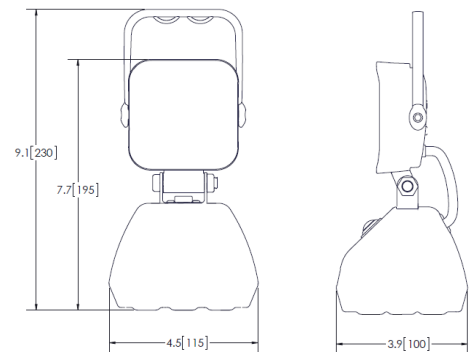

WORKLIGHTS

EW2562 only

EW2562 only

excludes EW2562

EW2461 SERIES

Rechargeable LED Worklight

ECCO's EW2461 Series rechargeable LED magnetic worklight is a high intensity flood beam, powered with a heavy duty battery that combines mobility with high performance and a compact design. The long-life, lithium rechargeable battery allows the worklight to be operated for 3-4 hours before recharging is required. Supplied with a micro USB (EW2461) or USB-C (EW2562) charging cord and wall plug.

Models

PART NO.	TYPE	RAW LUMENS	MOUNT
EW2461	Flood	650	Magnet
EW2461-CAMO	Flood	650	Magnet
EW2562	Flood	600	Magnet

Design Features

- 5 VDC
- Magnetic base, rechargeable lithium battery
- Micro USB (EW2461) or USB-C (EW2562) charging cord and wall plug included
- Rechargeable lithium battery, estimated run time of 3 to 4 hours
- Rugged heatsink housing
- Polycarbonate lens

Note: Device must be fully charged at least one time per month to maintain battery health

Disclaimer: Product performance and specifications are based upon evaluation of a fully-charged new battery. It is normal for all batteries to degrade and lose capacity over time.

EW2461

EW2562